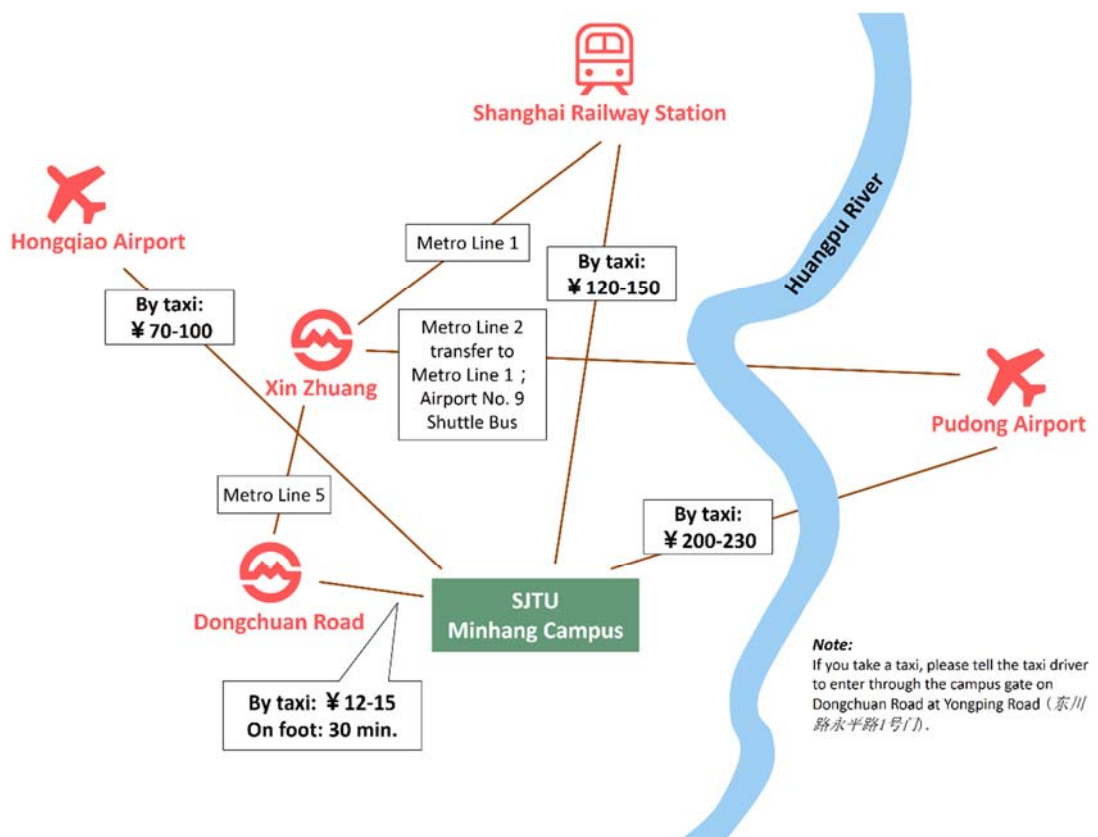

By Subway (乘地铁)

Directions from Shanghai Railway Station / Shanghai South Railway Station:

Please take Metro Line 1, and then transfer to Line 5 at Xinzhuang Station and get off at Dongchuan Road Station. Then walk (around 15–20 minutes) or take a taxi to Minhang Campus.

从上海火车站、上海南站出发，可搭乘地铁 1 号线至莘庄站换乘地铁 5 号线，5 号线东川路站下车。下车后步行（约 15–20 分钟）或乘出租车至闵行校区。

Directions from Hongqiao Railway Station / Hongqiao Airport/ Pudong Airport:

Please take Metro Line 2, transfer to Line 1 at People's Square Station, and then transfer to Line 5 at Xinzhuang Station and get off at Dongchuan Road Station. Then take a taxi to Minhang Campus.

Or take airport shuttle bus No. 9 and get off at the terminal Xinzhuang; walk to Xinzhuang Metro Station to take Line 5.

从虹桥火车站、虹桥机场、浦东机场出发，可搭乘地铁 2 号线至人民广场站换乘地铁 1 号线，乘至莘庄站换乘地铁 5 号线，5 号线东川路站下车。下车后乘出租车至闵行校区。或者乘坐机场 9 线至终点站莘庄下车，步行至莘庄地铁站乘坐 5 号线。

从浦东机场、虹桥机场、虹桥火车站出发，乘出租车直达上海交通大学闵行校区，告知出租车司机：“请载我到上海市闵行区东川路 800 号 上海交通大学闵行校区（东川路永平路 1 号门进校区）。谢谢！”